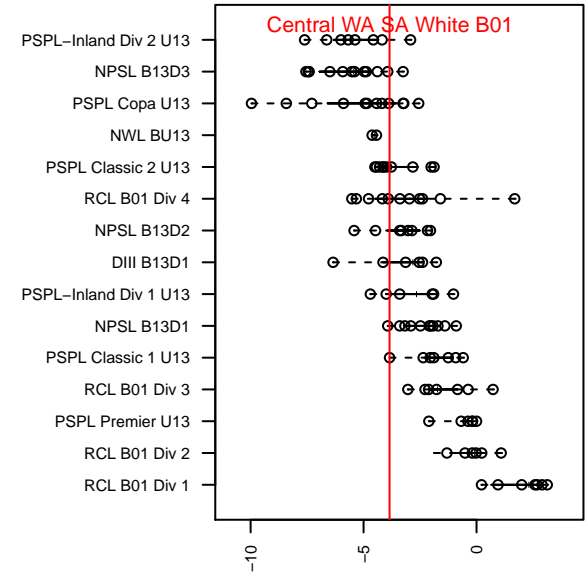

**attack and defense rating
relative to others at age
and all opponents in last 13 months**