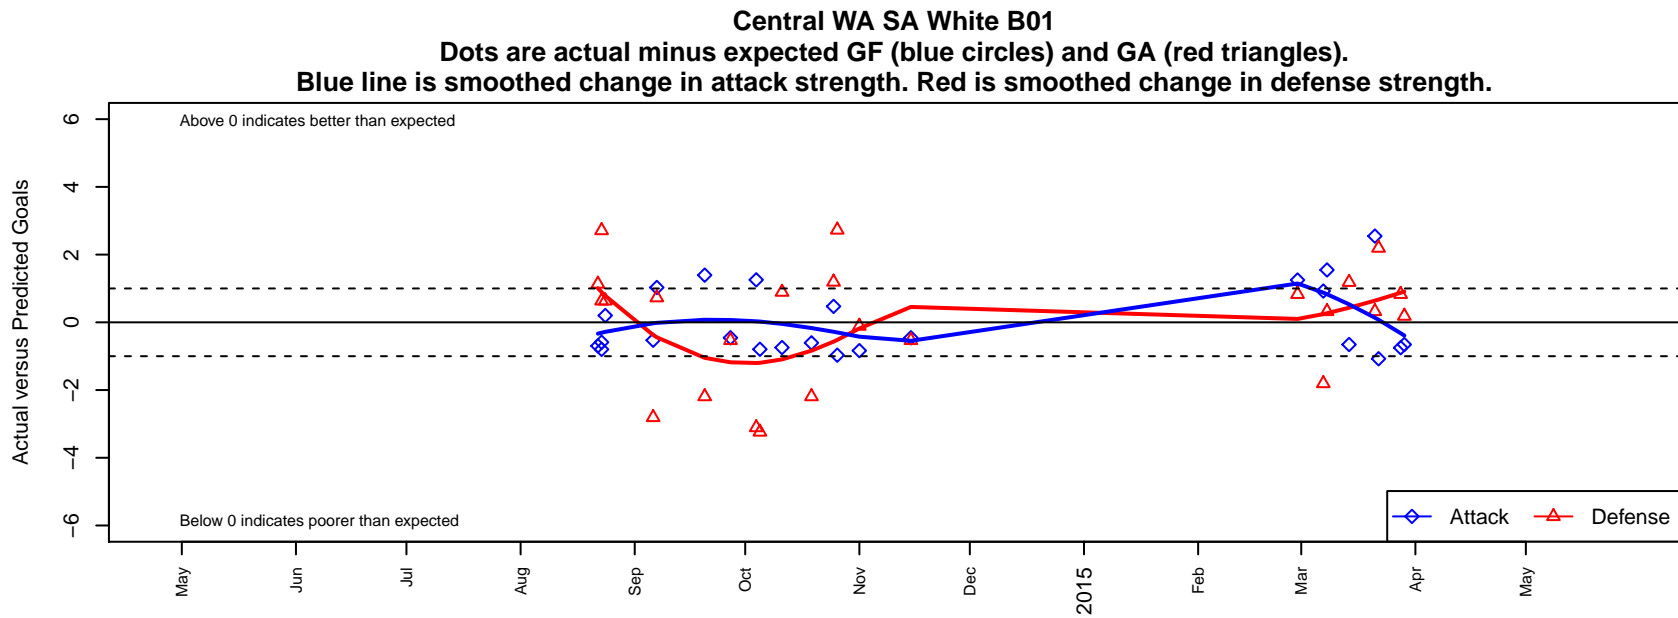

Central WA SA White B01

Central WA Soccer Academy
 Yakima, WA
 B01 total strength=728
 attack=0.84 defense=0.72
 fall league = PSPL Classic 1 U13
 spr league = Spr PSPL Classic 1 U13
 notes= O'Conner 2014

alt names used:
 CWSA B01 White O'Connor
 CWSA 01 White
 CWSA B01 White O'Connor

Venues played:
 2014 Summer Slam Gold U13
 2014 PSPL Classic 1 U13
 2014 Spr PSPL Classic 1 U13

**attack and defense variance (black dot)
relative to other teams
and top 10 in region**